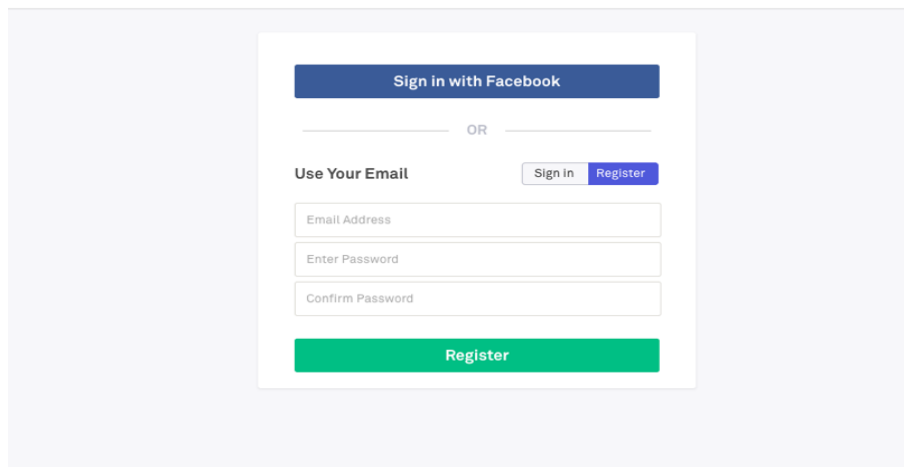

You must establish a Ticketfly account and be logged in to your account in order to purchase concert tickets online.

We recommend that you create your Ticketfly account and learn how to navigate the site BEFORE concert tickets go on sale.

- To SET UP or SIGN IN to your account go to: www.ticketfly.com
- Click on the words **Your Account** at the top right of the screen

- If you don't already have a Ticketfly account, click on the top right blue Register button
- To set up a new account enter your email address, create your own password, confirm password, and then click the green Register bar at the bottom
- Current Ticketfly account holders enter your email address and password to sign in

TICKETFLY

- Congratulations! You now have a Ticketfly account. 😊 Spend some time and check it out.
- Now enter: redbuttegarden.ticketfly.com (<https://redbuttegarden.ticketfly.com/>) into a new browser window which will take you to the **Main Red Butte Garden Outdoor Concert Series** lineup page on Ticketfly. You should still be logged in to Ticketfly.
- Please Note: If there is no Ticketfly account activity for 30 minutes, your account will automatically log-out and you will be required to sign in again.