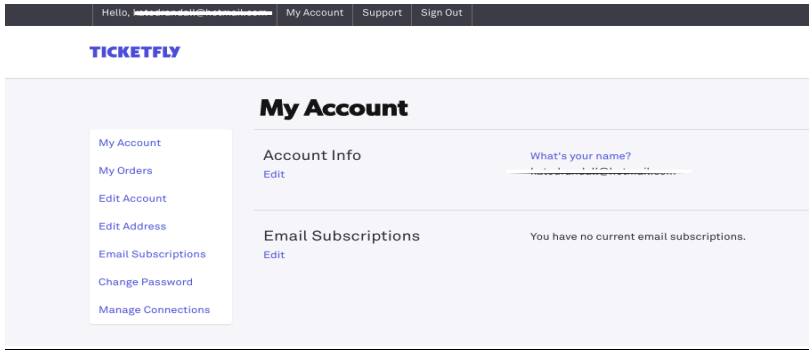

You must establish a Ticketfly account and be logged in to your account in order to purchase concert tickets online.

We recommend that you create your Ticketfly account and learn how to navigate the site BEFORE concert tickets go on sale.

- To SET UP or SIGN IN to your account go to: www.ticketfly.com
- Click on the words **Your Account** at the top right of the screen

- If you don't already have a Ticketfly account, click on the top right blue Register button
- To set up a new account enter your email address, create your own password, confirm password, and then click the green Register bar at the bottom
- Current Ticketfly account holders enter your email address and password to sign in

TICKETFLY

- Congratulations! You now have a Ticketfly account. 😊 Spend some time and check it out.
- Now enter: redbuttegarden.ticketfly.com (<https://redbuttegarden.ticketfly.com/>) into a new browser window which will take you to the **Main Red Butte Garden Outdoor Concert Series** lineup page on Ticketfly. You should still be logged in to Ticketfly.
- Please Note: If there is no Ticketfly account activity for 30 minutes, your account will automatically log-out and you will be required to sign in again.