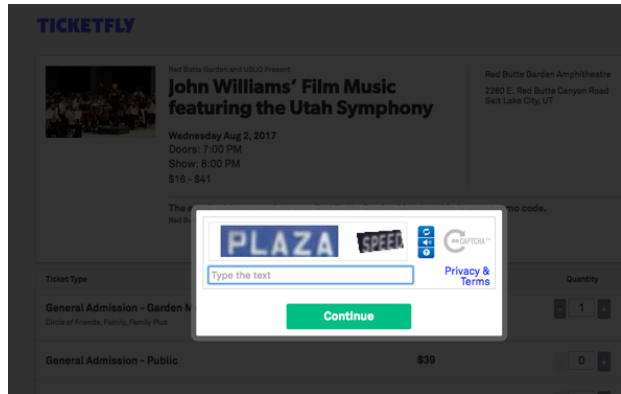

- Once you've entered the required text into the CAPTCHA Box, the purchase window will appear again.
- From here you will have **10-20 minutes** to complete your entire order before your cart times-out and releases your tickets. Keep an eye on the red countdown box in the top right corner of your screen.