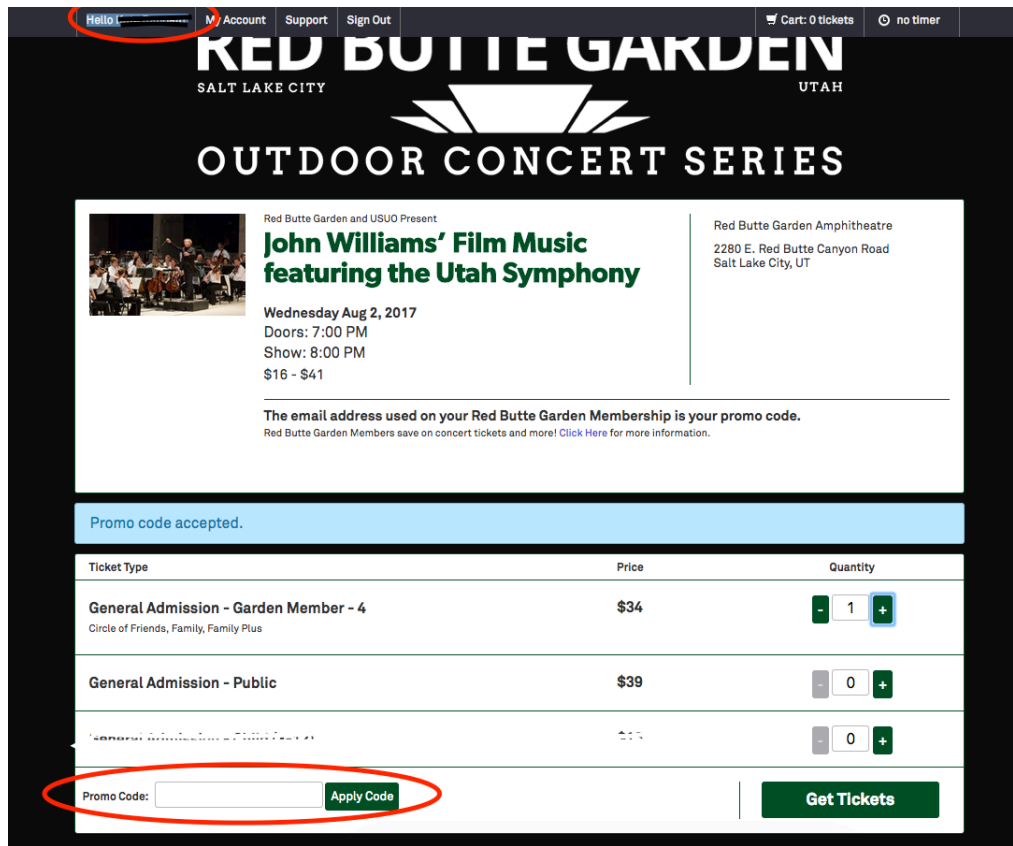

If you have logged in to Ticketfly correctly, you will see a Hello message with your name at the top left of your screen of the purchase window.

- **Garden Members:** Use the email address associated with your current **Garden-Flex level Membership or above** as your Promo Code. This allows you to participate in the Member-only presale AND get your discount.
  - Your Garden Membership must be **current** to participate.
  - If you are unsure of your Promo Code please email: memberships@redbutte.utah.edu a few days before tickets go on sale.
- After entering your Promo Code correctly, a price row with your Garden Member ticket price and ticket quantity purchase limit per concert will appear.
- Add the ticket quantity you'd like to purchase and then click Get Tickets.

- Next, a CAPTCHA box will appear, type in the text provided to prove you're not a robot and then click Continue.