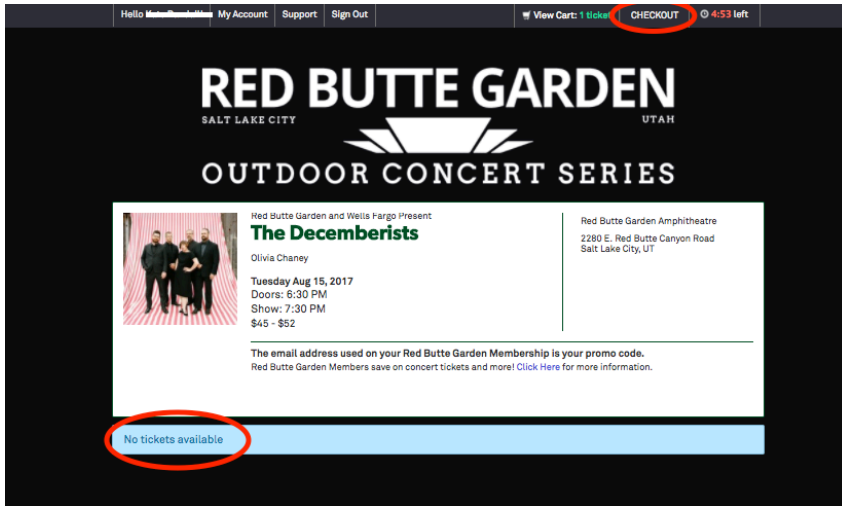

- If an event page says **No Tickets Available** that means that tickets are either not on sale yet or they are sold out.
  - **Please Note:** Because only a limited amount of tickets are available to every show, some concerts may sell-out quickly – sometimes in less than 5 or 10 minutes – yes it's true.
  - Garden Membership does not guarantee concert ticket availability.

- **Remember** - you will have **10-20 minutes** to complete your entire order before your cart times-out and releases your tickets. Keep an eye on the red countdown box in the top right corner of your screen.
- **When finished selecting concert dates, fill out your Credit Card info and Check Out.**
  - Enter your credit card info and then click Continue to get to the Check Out page.
  - **Please Note:** If you did not log into your Ticketfly account first, you will be prompted to log in before your credit card info will be accepted.