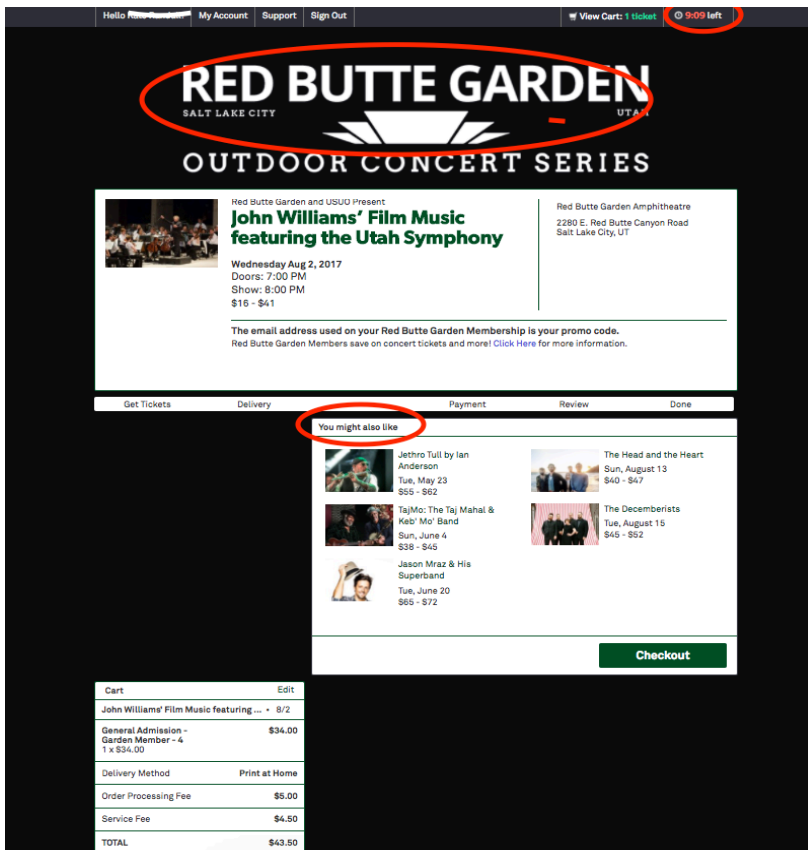

- Click on your preferred Delivery Method button and then click Continue.
  - **Print at Home:** Ticketfly will send you an email receipt with a **PDF attachment** of your tickets at the bottom of the email. Click on the PDF attachment and either download the PDF **OR** click and drag the PDF to your computer desktop to print your tickets at home – bring your printed tickets to the concert with you.
  - **Will Call:** Tickets may be picked up in advance at the Red Butte Garden Visitor Center Box Office, or at the Amphitheatre Will Call booth after 4PM on the day-of-show. Tickets may only be picked up by the original purchaser with a photo ID.
  - **Mail & Expedited Shipping:** Your tickets will be mailed to the address you enter at Check Out. There is an additional fee for both.

- After selecting your Delivery Method you can click Continue to Check Out **OR** add more concert tickets to your cart.
- To add more concert tickets to your cart, click on the **Red Butte Garden Concert Logo** at the top of your screen which will take you back to the Main Red Butte Garden Concert Series lineup page.
- **OR** click on a concert date in the **You Might Also Like** section to add to your cart.