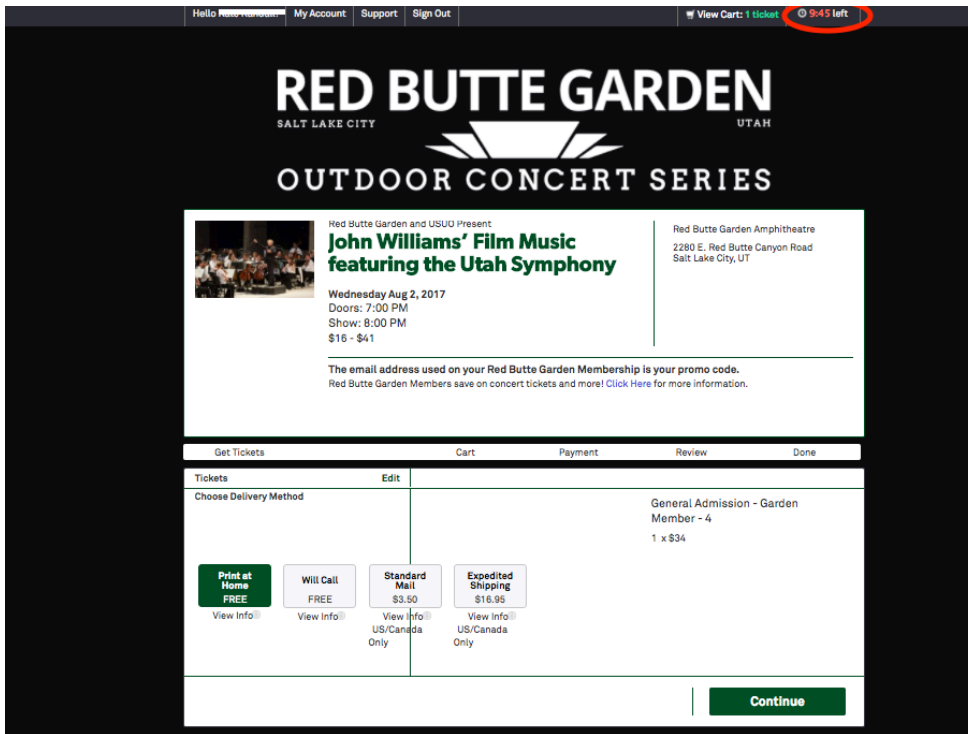

- Click on your preferred Delivery Method button and then click Continue.
  - **Print at Home:** Ticketfly will send you an email receipt with a **PDF attachment** of your tickets at the bottom of the email. Click on the PDF attachment and either download the PDF **OR** click and drag the PDF to your computer desktop to print your tickets at home – bring your printed tickets to the concert with you.
  - **Will Call:** Tickets may be picked up in advance at the Red Butte Garden Visitor Center Box Office, or at the Amphitheatre Will Call booth after 4PM on the day-of-show. Tickets may only be picked up by the original purchaser with a photo ID.
  - **Mail & Expedited Shipping:** Your tickets will be mailed to the address you enter at Check Out. There is an additional fee for both.

- After selecting your Delivery Method you can click Continue to Check Out **OR** add more concert tickets to your cart.
- To add more concert tickets to your cart, click on the **Red Butte Garden Concert Logo** at the top of your screen which will take you back to the Main Red Butte Garden Concert Series lineup page.
- **OR** click on a concert date in the **You Might Also Like** section to add to your cart.